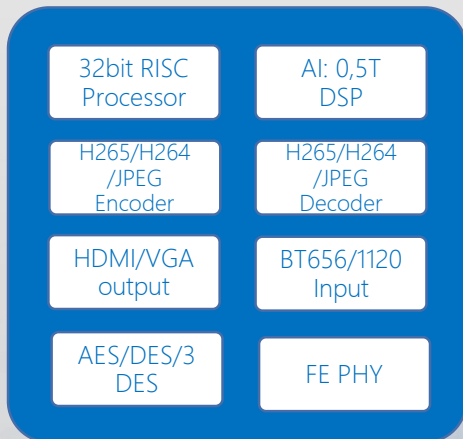

## | Features

- 支持多路高清 (1080p/720p) 和多路标清 (D1/960H) DVR  
Support multiple channels HD and SD DVR
- 支持高性能H265&H264视频编解码  
Support high performance H.265/H.264 video codec.
- 支持HDMI/VGA 高清显示输出接口  
Support HDMI/VGA video display.
- 支持SATA/USB/Ethernet丰富接口  
Support SATA/USB/Ethernet peripherals.

## | Specifications

|              |   |
|--------------|---|
| CPU          | Dual Core CPU<br>Support up to 1.3GHz   |
| Video codec  | Encoder: 2x1080p@30fps H265/H264, 1x1080p@30fps JPEG<br>Decoder: 2x1080p@30fps H265/H264, 1x1080p@30fps JPEG                                |
| NPU          | 0.5TOPs DSP for AI Application  |
| Video Output | 1xHDMI 1.4b output, support up to 4096x2160@30fps<br>1xVGA output, support up to 1080p@60fps<br>1xCVBS output                               |
| Memory       | 16bit 1866Mbps DDR3, up to 1GB<br>1xSPI NOR/NAND Flash  |
| Network      | 1 internal FE PHY   |
| Peripherals  | 1xSATA3, 2xUSB2<br>3xI2S, 3xUART, 1xI 2C, 1xIR, GPIO  |
| Package      | TFBGA341, 14mmx14mm   |
| Others       | Working temperature: -20°C~70°C<br>Typical power consumption: 2W<br>Power supply: Analog: 3.3v, IO: 3.3v/1.8v, Digital: CPU-1.0v, CORE-0.9v |