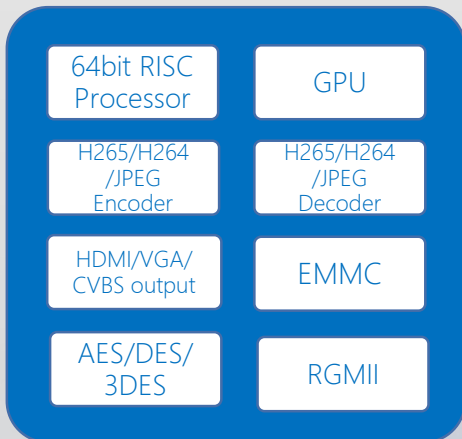

| Application

• 专业网络视频录像机 | Professional NVR

| Features

- 支持多路高清 (8K/8M/4M/1080p/720p) NVR
Support multiple channels HD NVR
- 支持高性能H265&H264视频编解码
Support high performance H.265/H.264 video codec.
- 支持HDMI/VGA 高清显示输出接口
Support HDMI/VGA video display.
- 支持PCIE/SATA/USB/Ethernet丰富接口
Support PCIE/SATA/USB/Ethernet peripherals.

| Block Diagram

| Specifications

CPU	Octa Core CPU Support up to 1.5GHz
Video codec	Encoder: 4x1080p@30fps H265/H264, 1080p@120fps JPEG Decoder: 32x1080p@30fps H265/H264, 1080p@120fps JPEG
GPU	Dual Core GPU
Video Output	2xHDMI 2.1 output, support up to 7680x4320@30fps 2xVGA output, support up to 2560x1600@60fps 1xCVBS output
Memory	64bit 2133Mbps/DDR3, 3200Mbps/DDR4, up to 8GB 1x8bit EMMC5.1 port, up to HS400 1xSPI NOR/NAND Flash
Network	2 External Gigabit Ports
Peripherals	3x 2lane PCIE3.0, 5xSATA3, 1xUSB3, 2xUSB2 3xI2S, 3xUART, 1xI 2C, 1xIR, GPIO
Package	FCBGA758, 23mmx23mm Working temperature: -20°C~70°C
Others	Typical power consumption: 7W Power supply: Analog: 1.8v, IO: 3.3v/1.8v, Digital: CPU-1.0v, CORE-0.9v